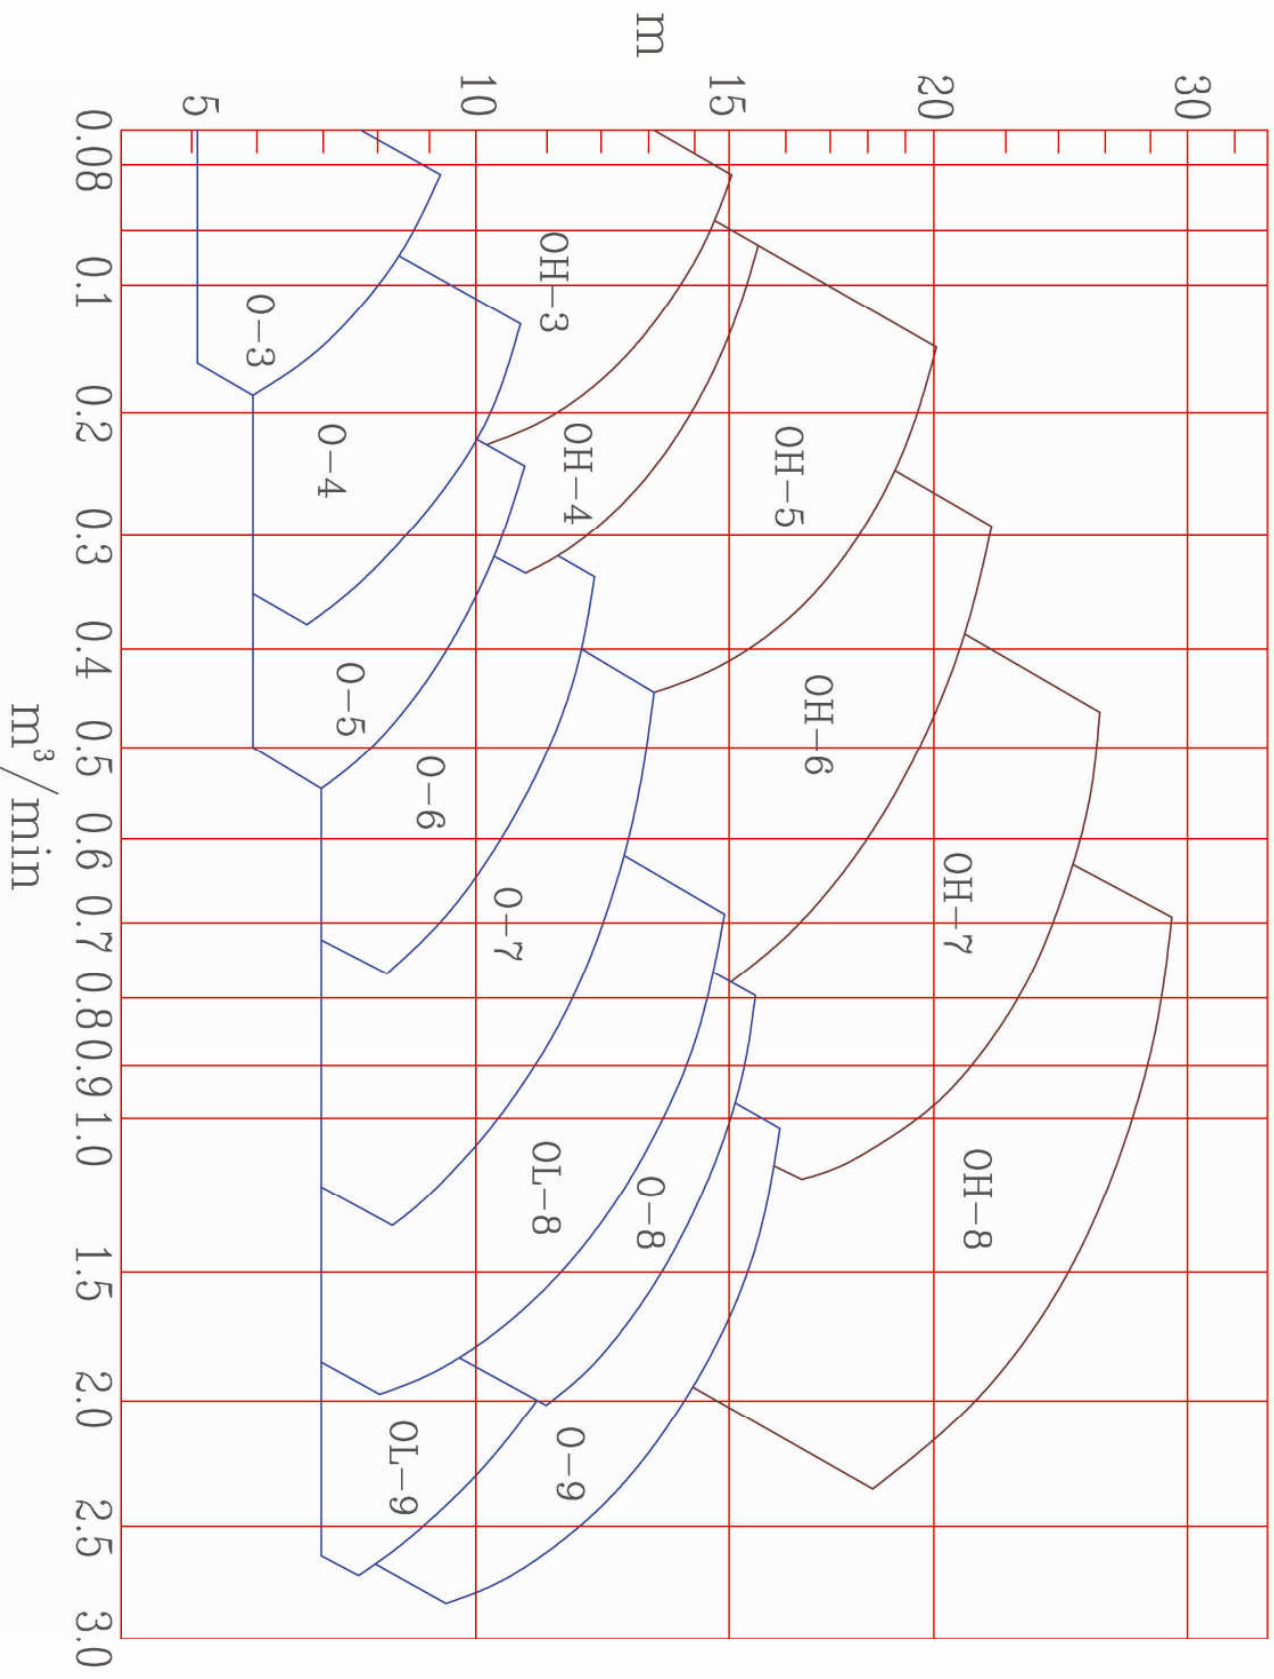

0-TYPE PERFORMANCE CURVE 50HZ(1450rpm)

0-TYPE PERFORMANCE CURVE 60HZ(1750rpm)